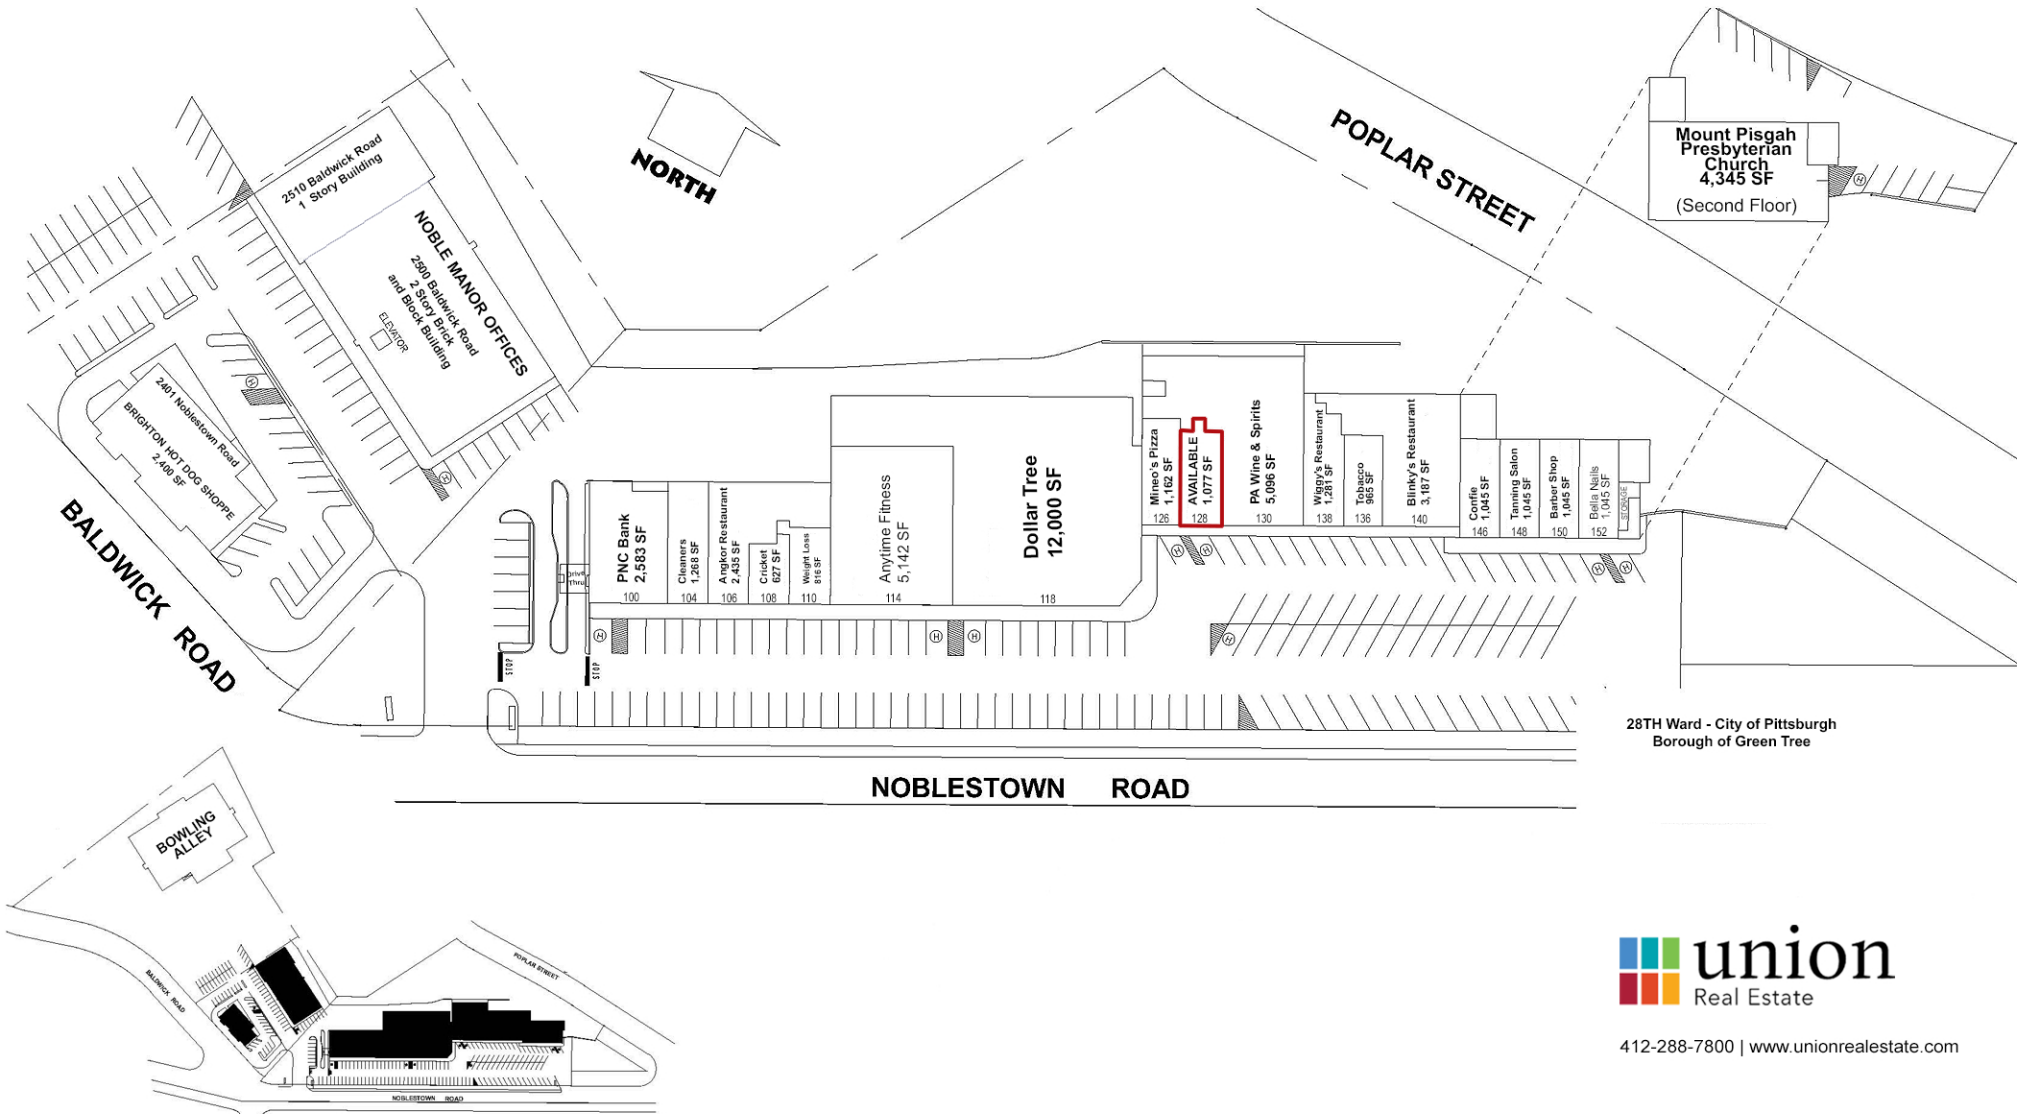

NOBLE MANOR SHOPPING CENTER

2350 Noblestown Road, Pittsburgh

and 2500 Baldwick Road
and 2510 Baldwick Road
Allegheny County, Pittsburgh, PA 15205

28TH Ward - City of Pittsburgh
Borough of Green Tree

412-288-7800 | www.unionrealestate.com