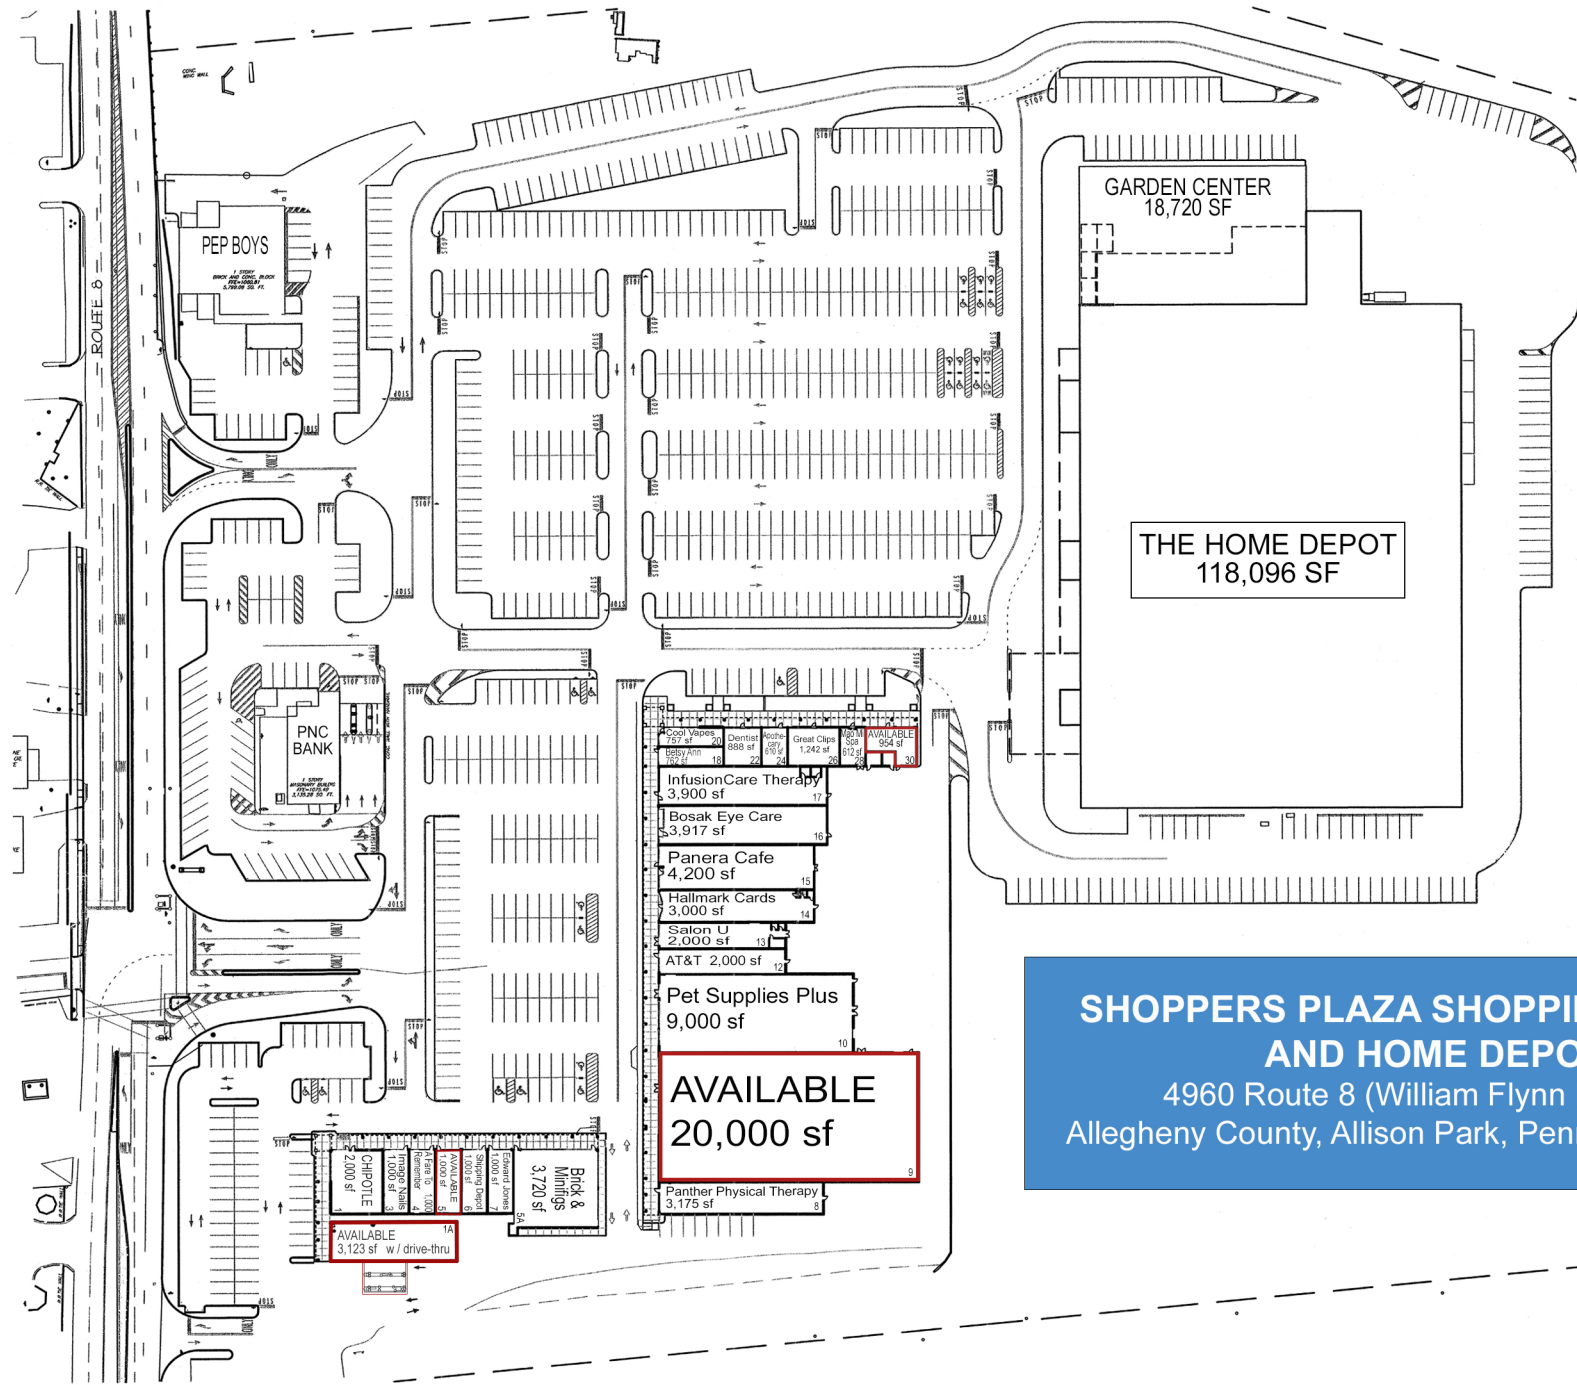

**NORTH**

**SHOPPERS PLAZA SHOPPING CENTER  
AND HOME DEPOT**

4960 Route 8 (William Flynn Highway)  
Allegheny County, Allison Park, Pennsylvania 15101

**AVAILABLE**  
**20,000 sf**

**AVAILABLE**  
**3,123 sf w / drive-thru**