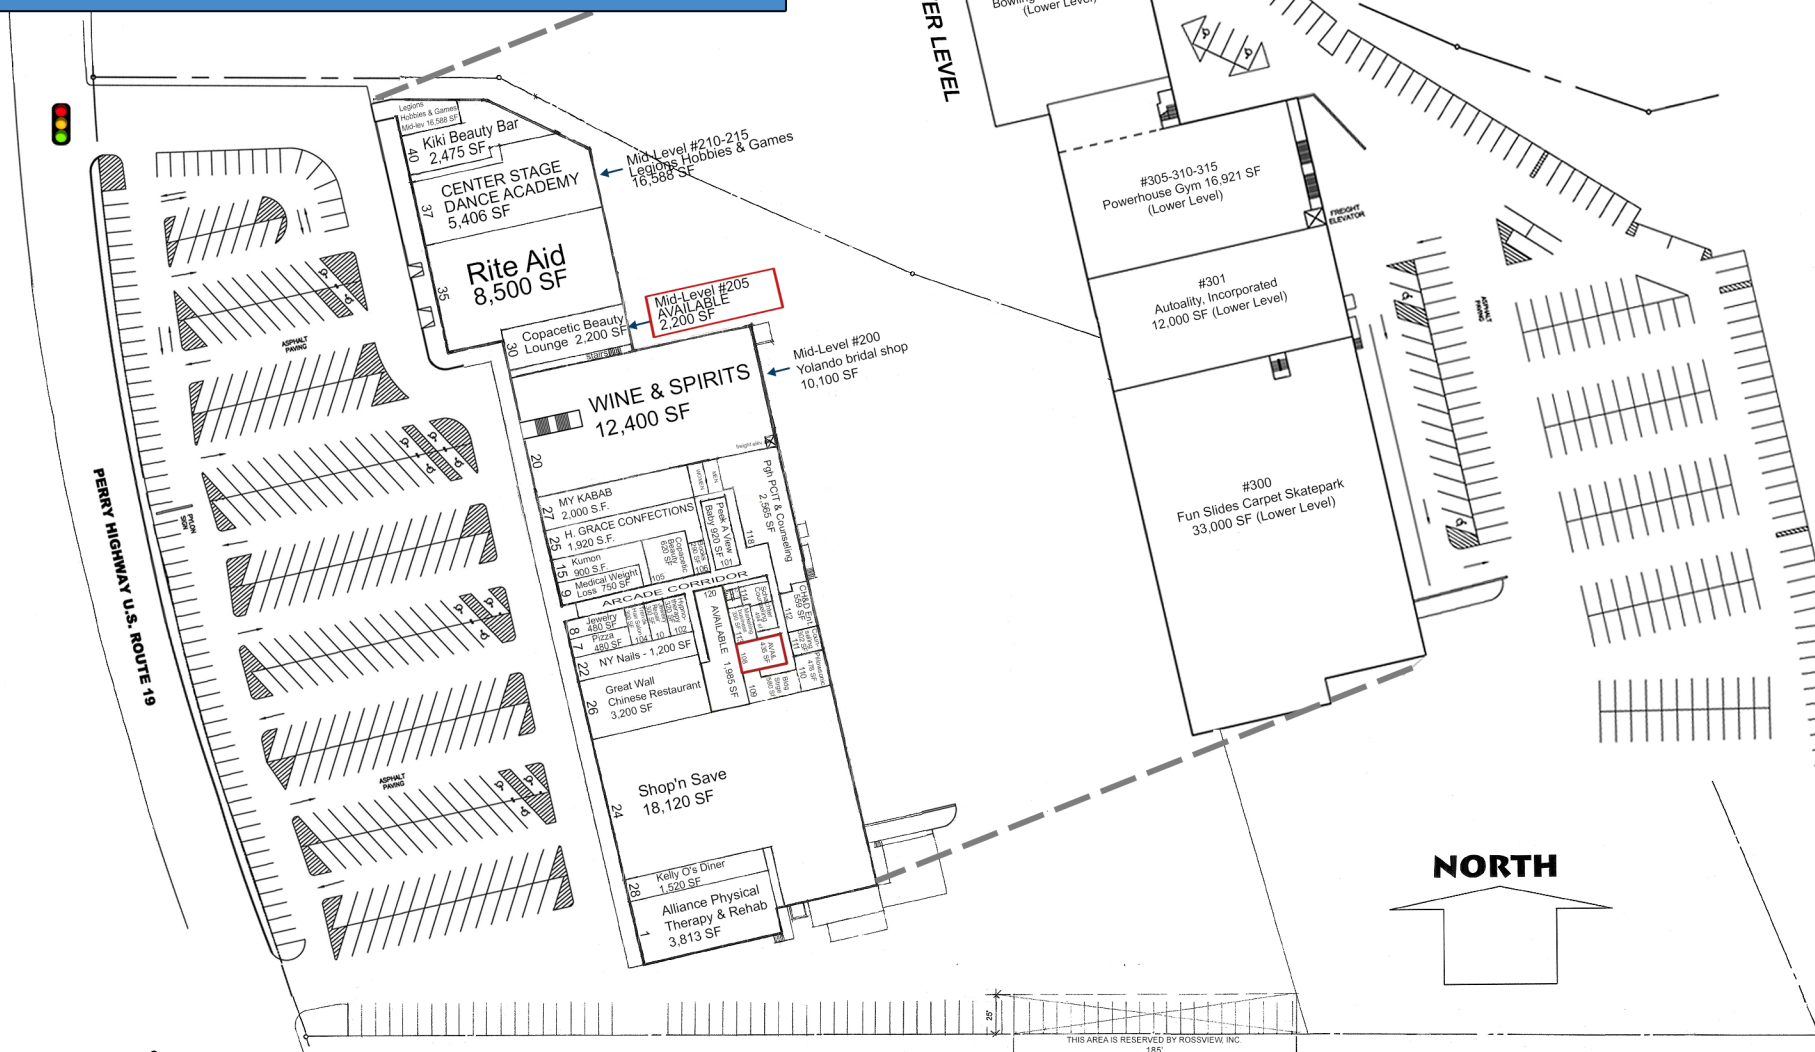

# PINES PLAZA SHOPPING CENTER

Route 19, 1130 Perry Highway, Pittsburgh, PA 15237  
 Ross Township, Allegheny County, PA

412-288-7800 | www.unionrealestate.com