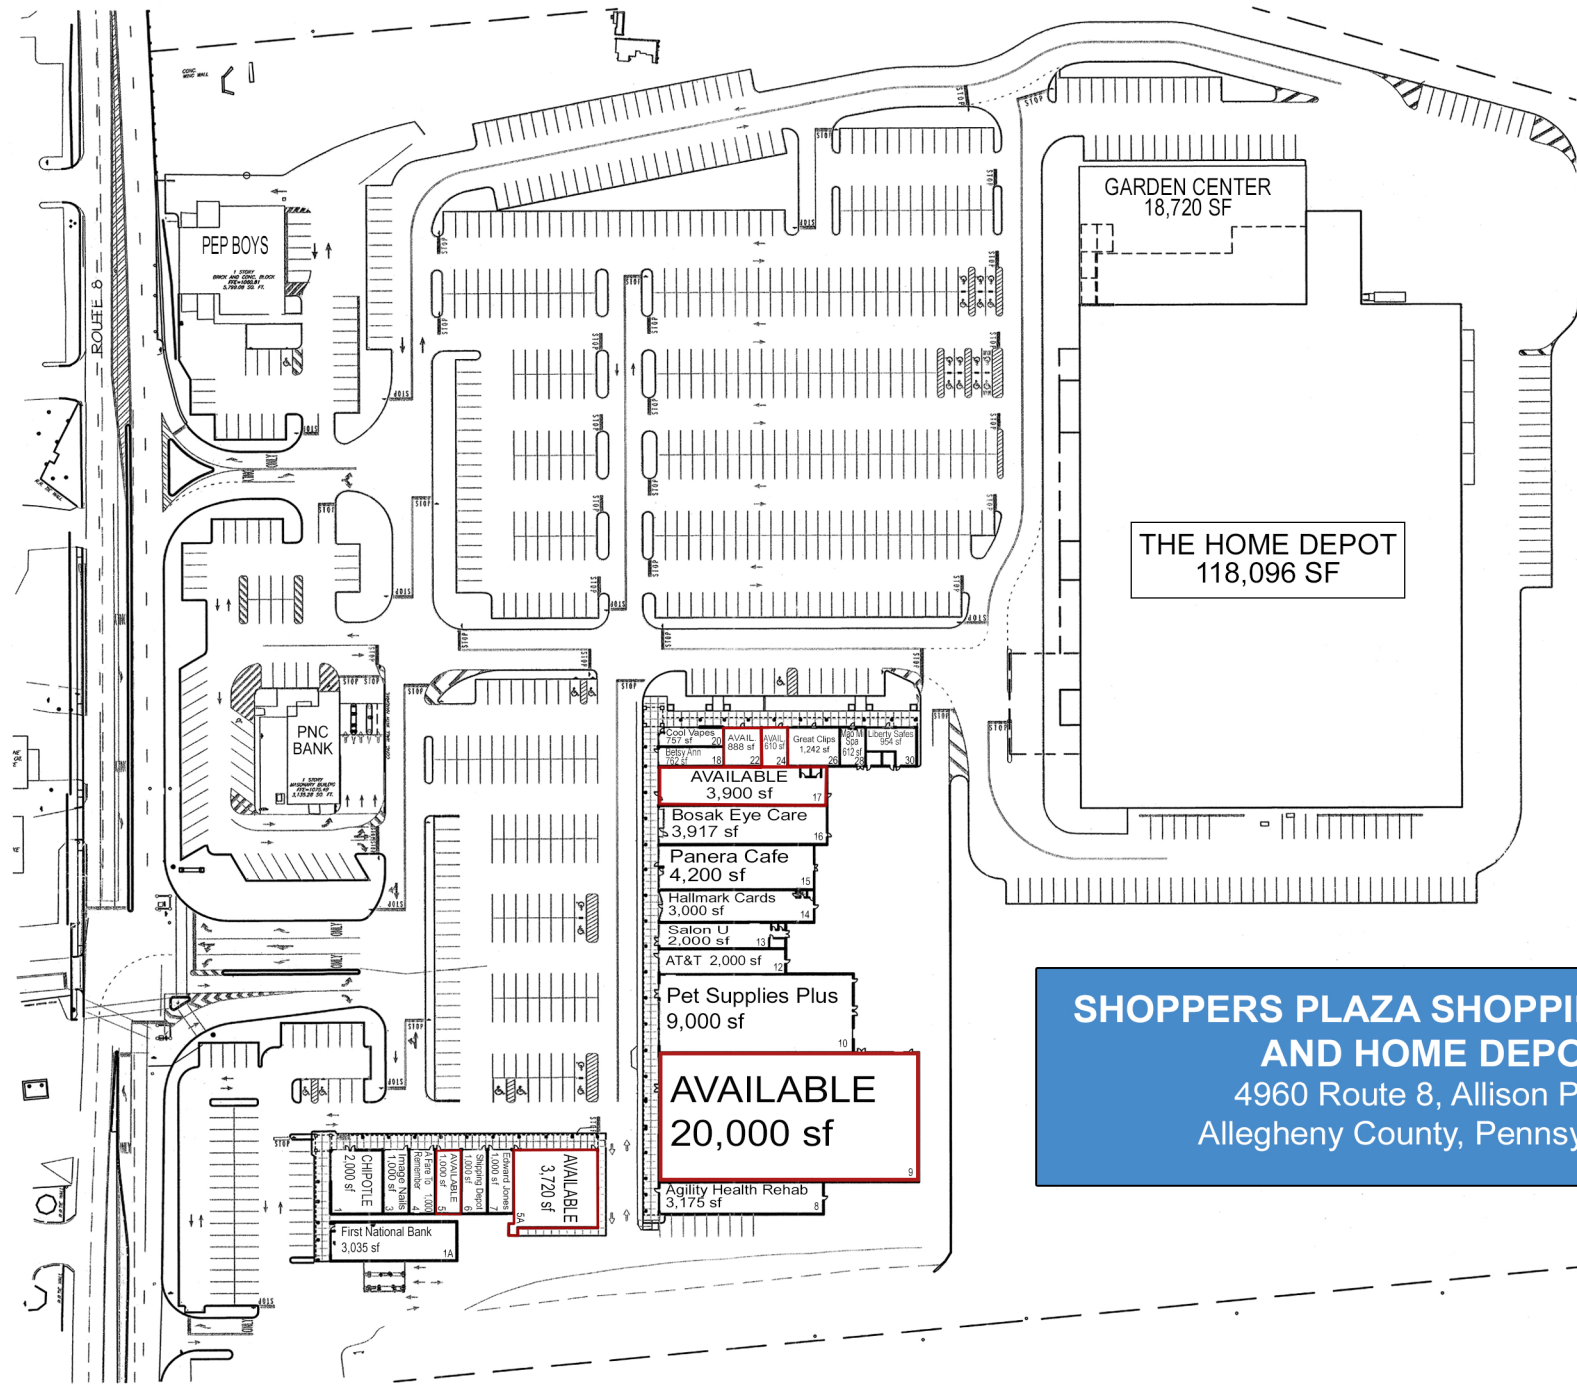

**NORTH**

**SHOPPERS PLAZA SHOPPING CENTER  
AND HOME DEPOT**  
4960 Route 8, Allison Park,  
Allegheny County, Pennsylvania