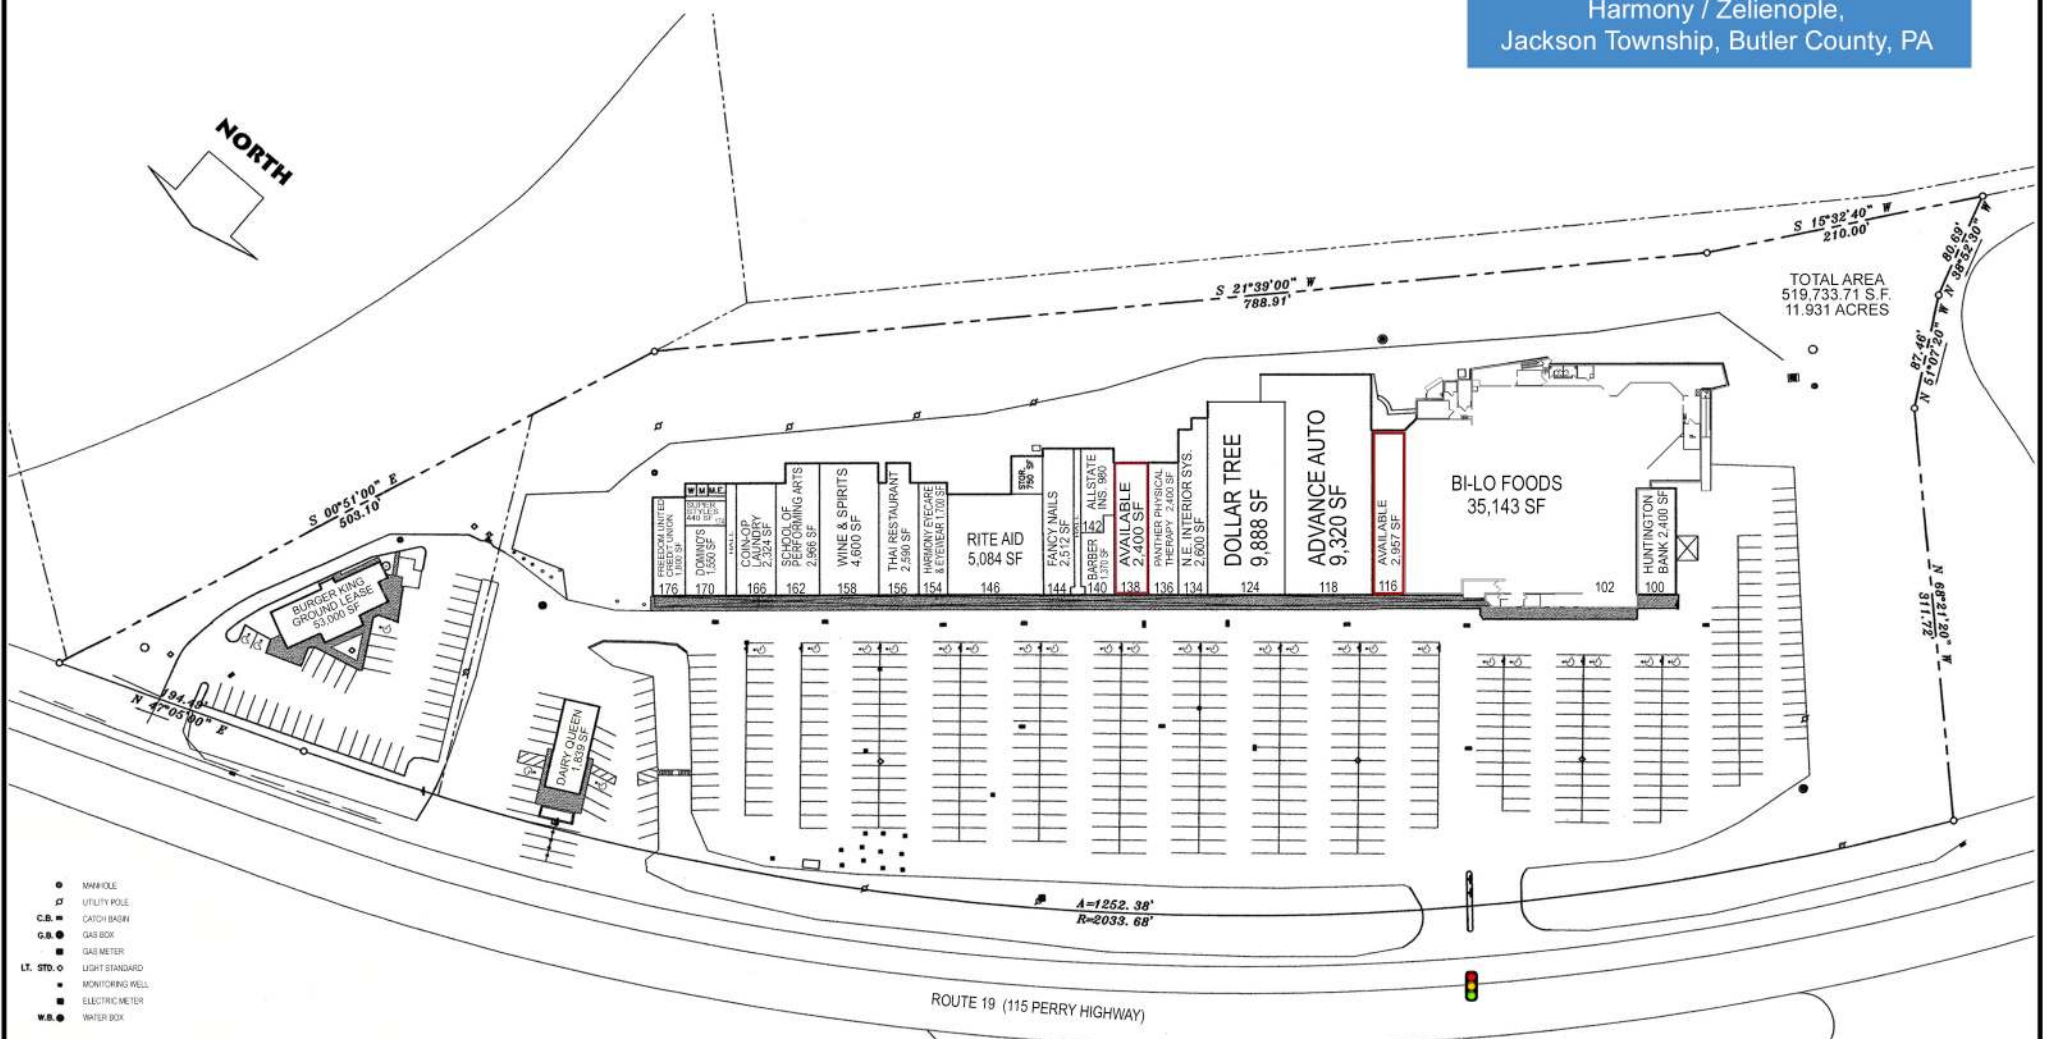

NORTHGATE PLAZA

115 Perry Highway / Route 19 North,
Harmony / Zelienople,
Jackson Township, Butler County, PA

TOTAL AREA
519,733.71 S.F.
11.931 ACRES

- MANHOLE
- UTILITY POLE
- C.B. CATCH BASIN
- G.A.S. GAS BOX
- G.M. GAS METER
- L.T. STD. LIGHT STANDARD
- M.W. MONITORING WELL
- E.M. ELECTRIC METER
- W.B. WATER BOX