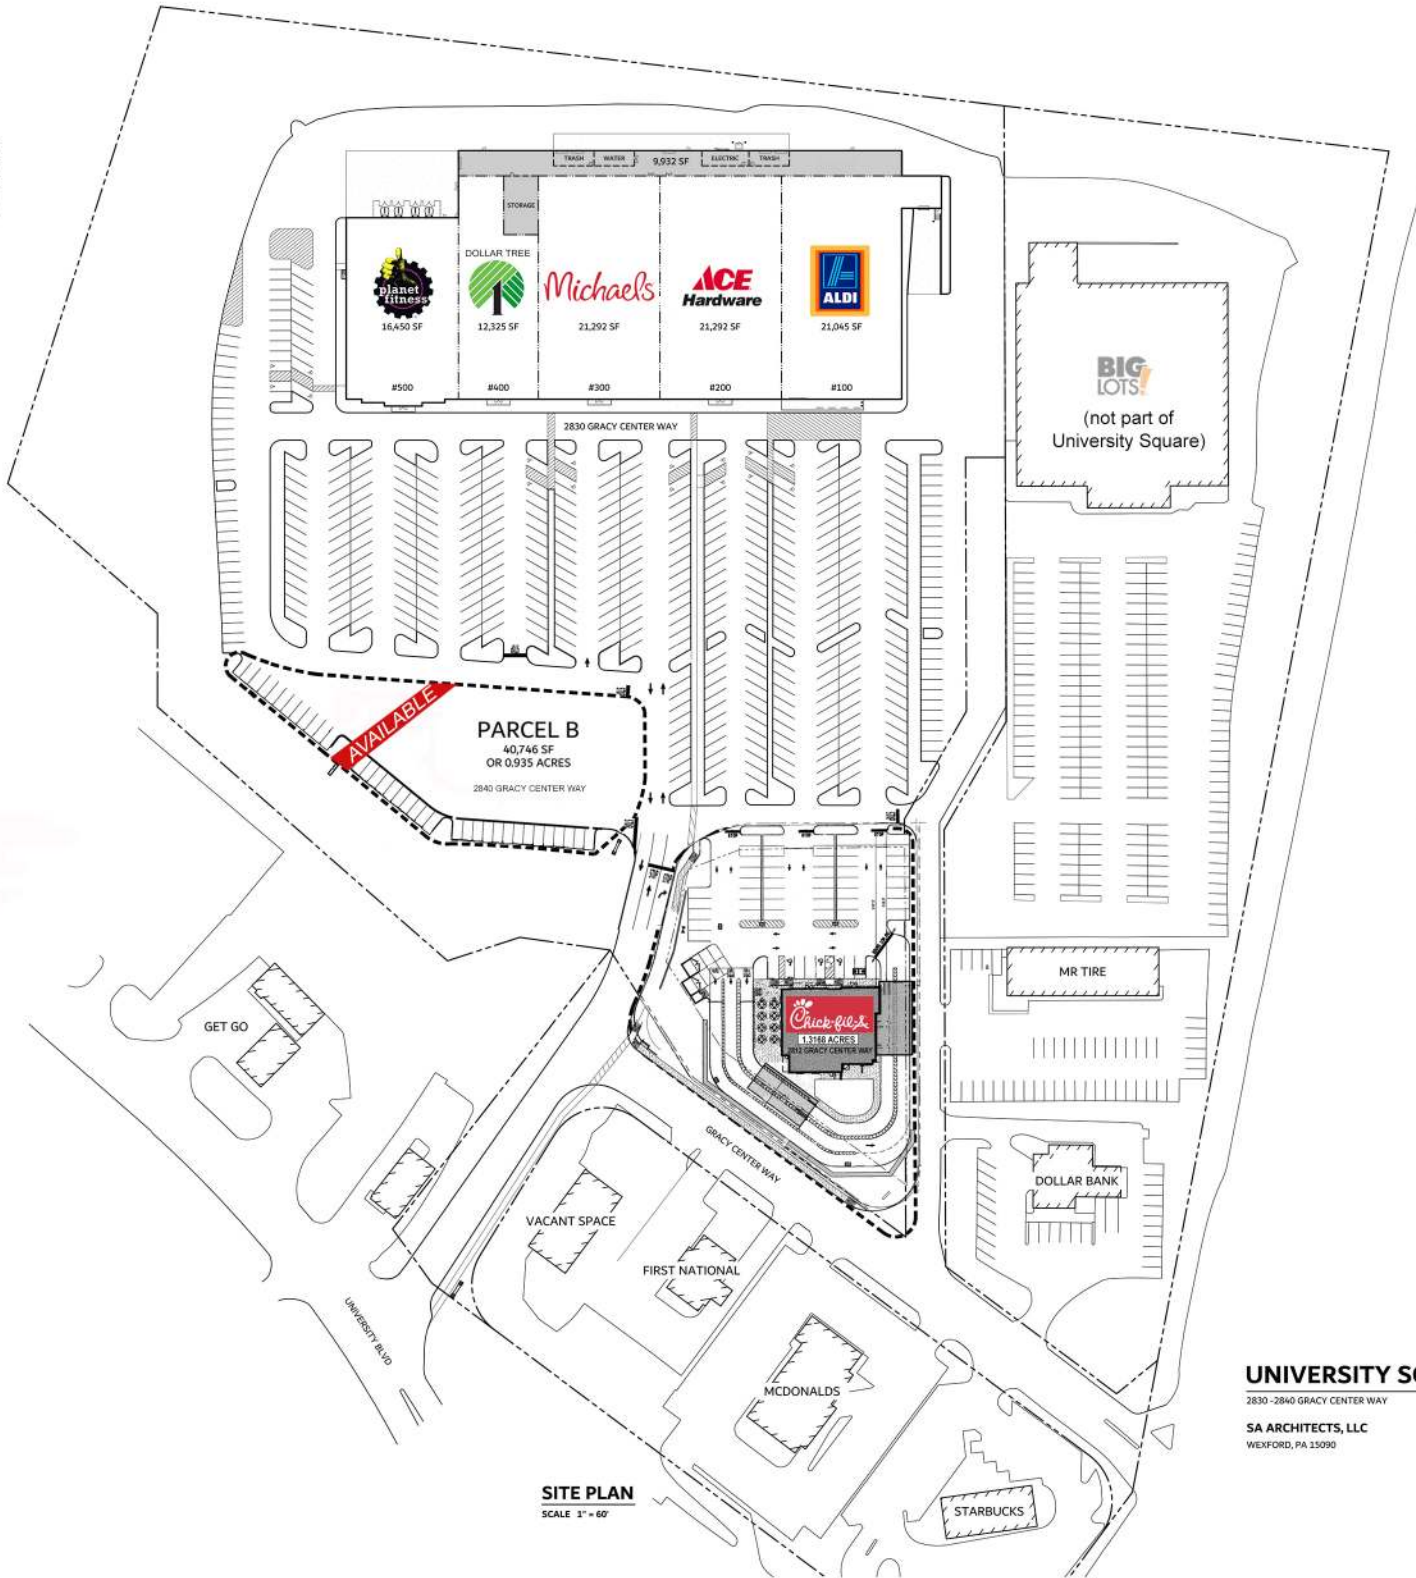

(not part of University Square)

UNION REAL ESTATE
 One Oxford Centre
 301 Grant St. Suite 1250
 Pittsburgh, PA 15219
 Phone: 412-288-7800
 Fax: 412-288-7813
 www.unionrealestate.com

UNIVERSITY SQUARE SHOPPING CENTER

2830 - 2840 GRACY CENTER WAY MOON TOWNSHIP, PA 15108

SA ARCHITECTS, LLC
WEXFORD, PA 15090

SITE PLAN
SCALE 1" = 60'