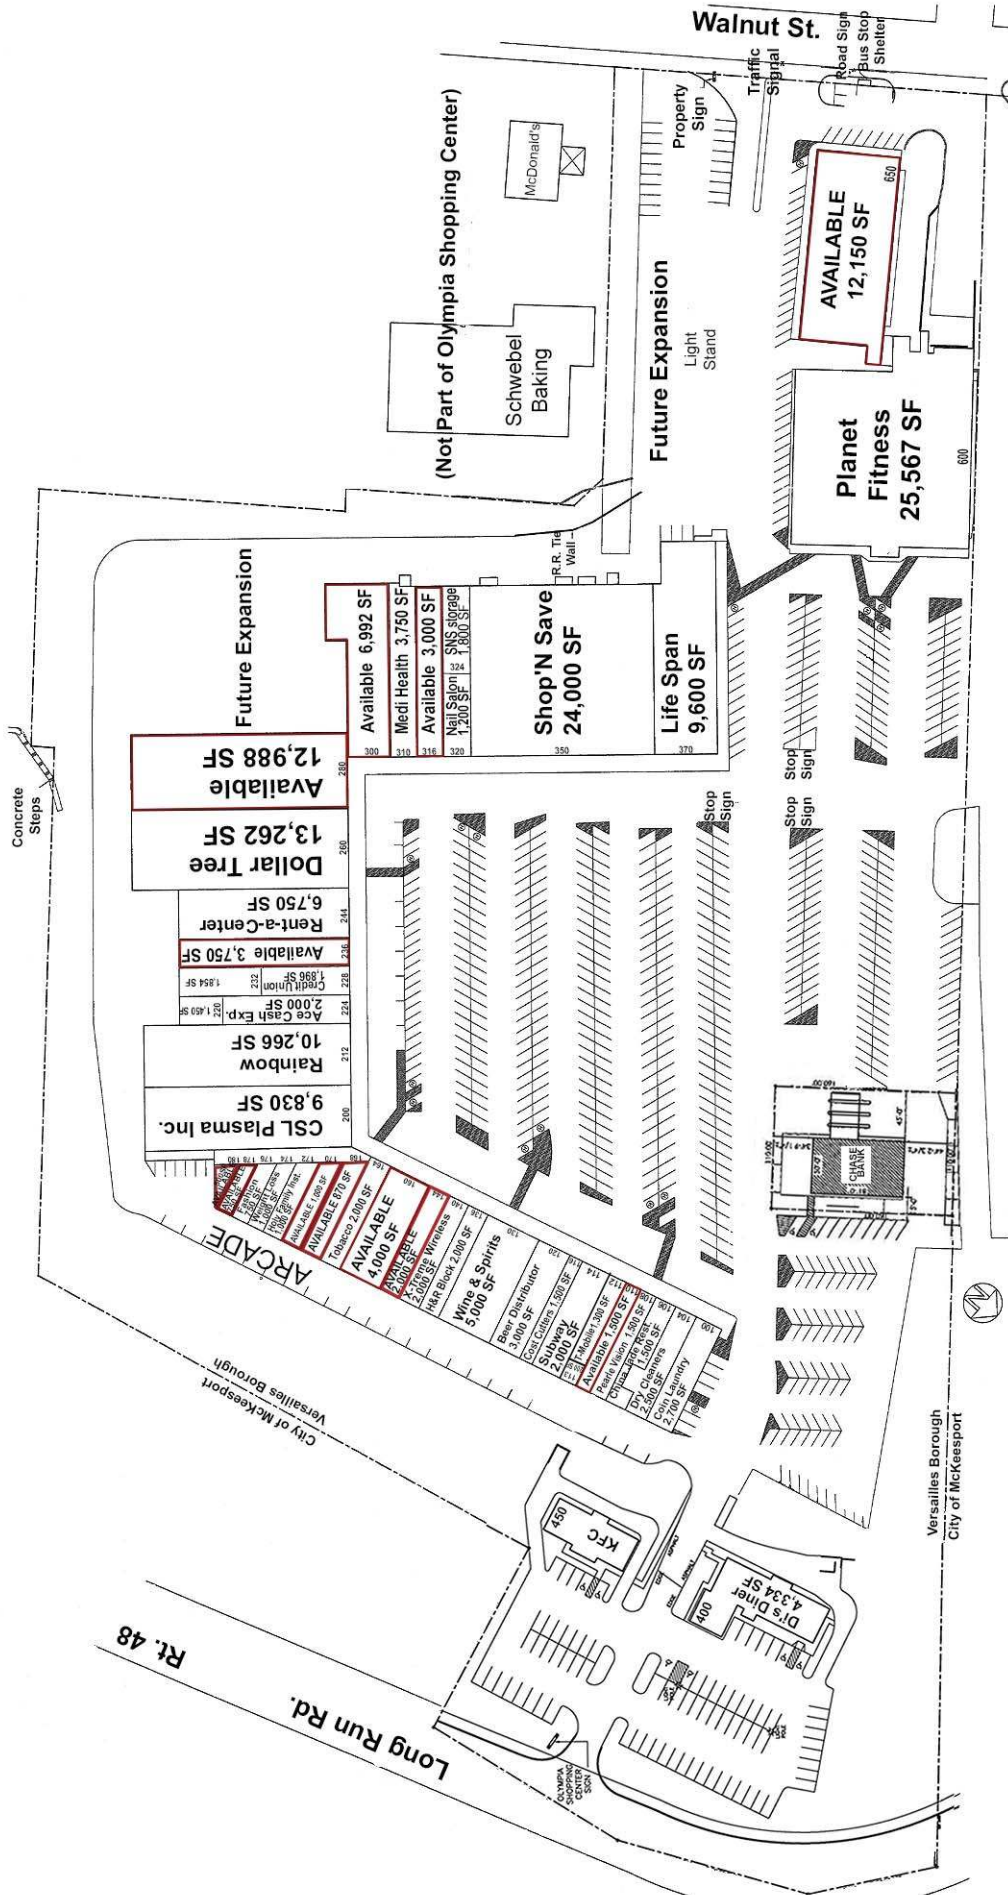

OLYMPIA SHOPPING CENTER
Walnut Street, Versailles Borough
Allegheny County, PA

412-288-7800 | www.unionrealestate.com