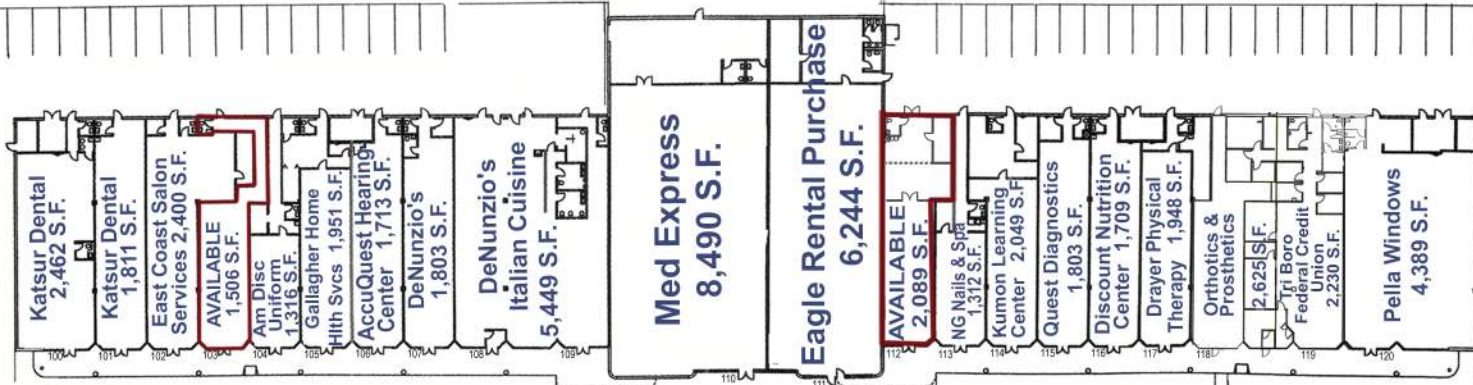

# MOSSIDE VILLAGE SHOPPING CENTER

2644 Mosside Boulevard (Route 48)  
Monroeville, Allegheny County, PA

Parking

Parking

Parking

Traffic Signal