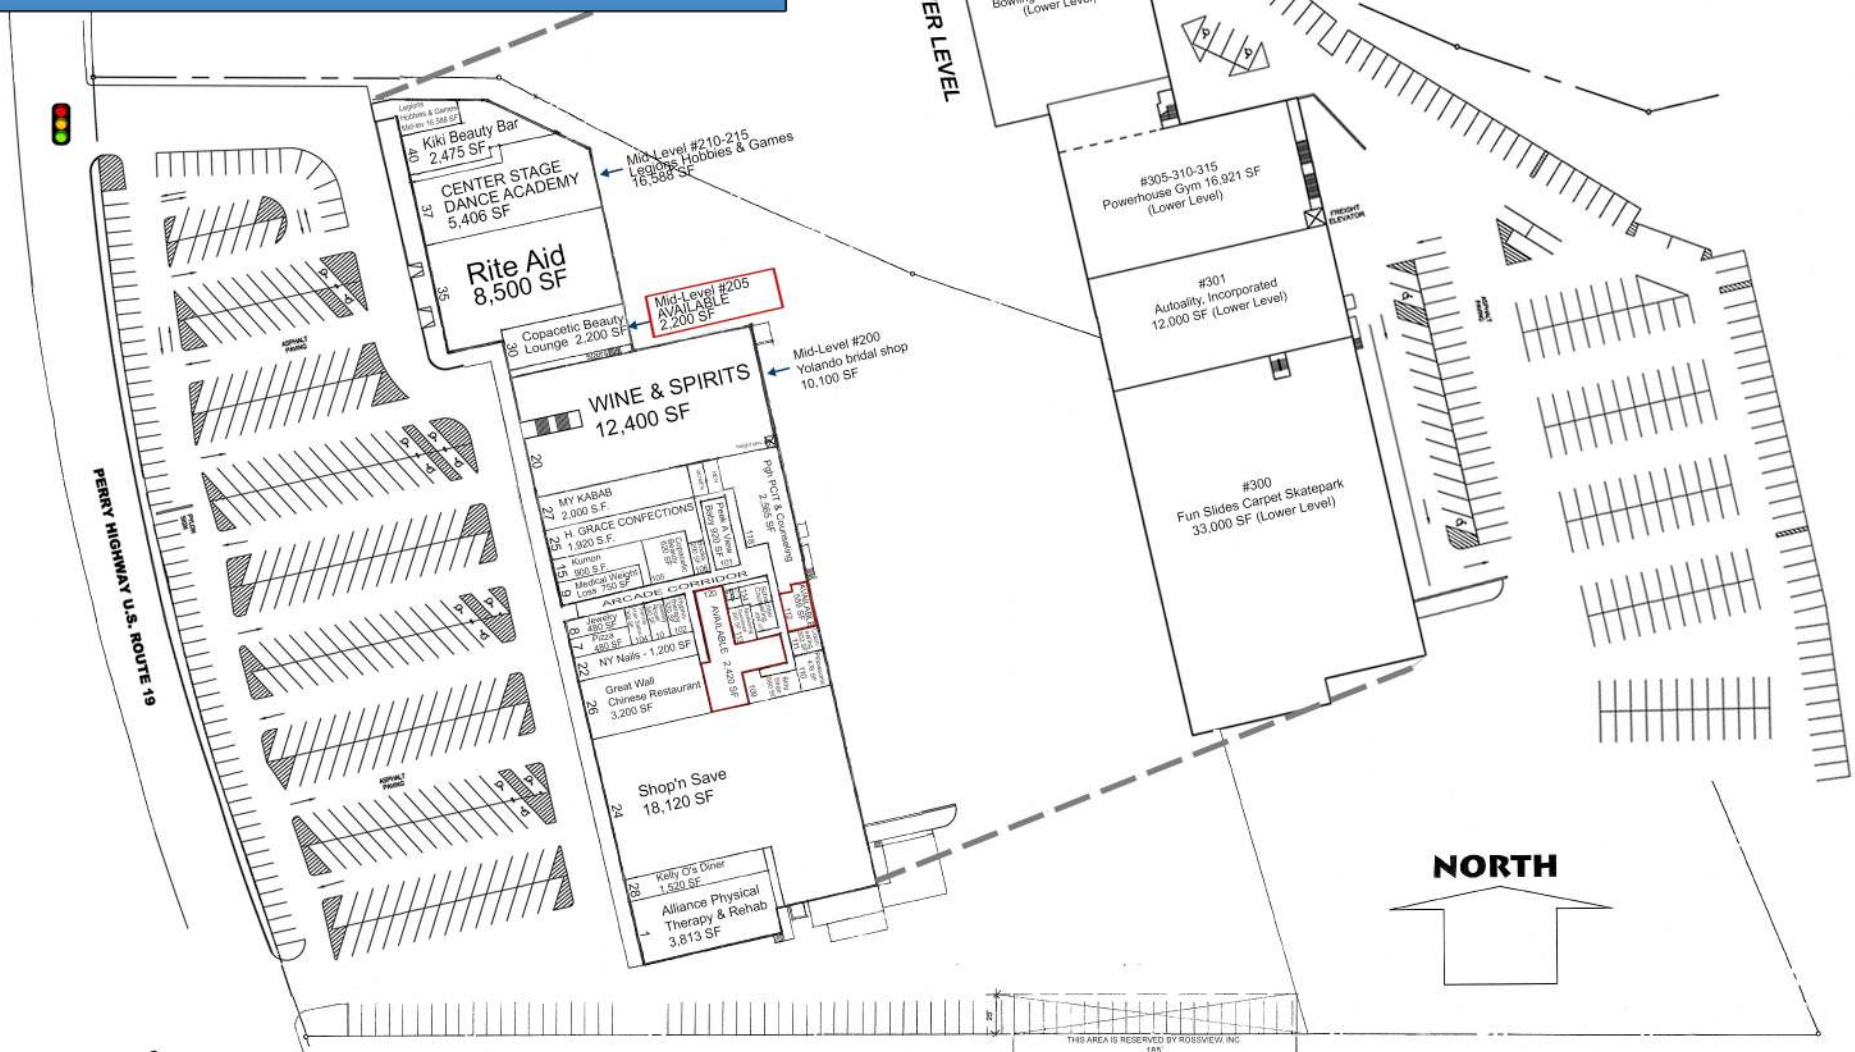

PINES PLAZA SHOPPING CENTER

Route 19, 1130 Perry Highway, Pittsburgh, PA 15237
Ross Township, Allegheny County, PA

412-288-7800 | www.unionrealestate.com