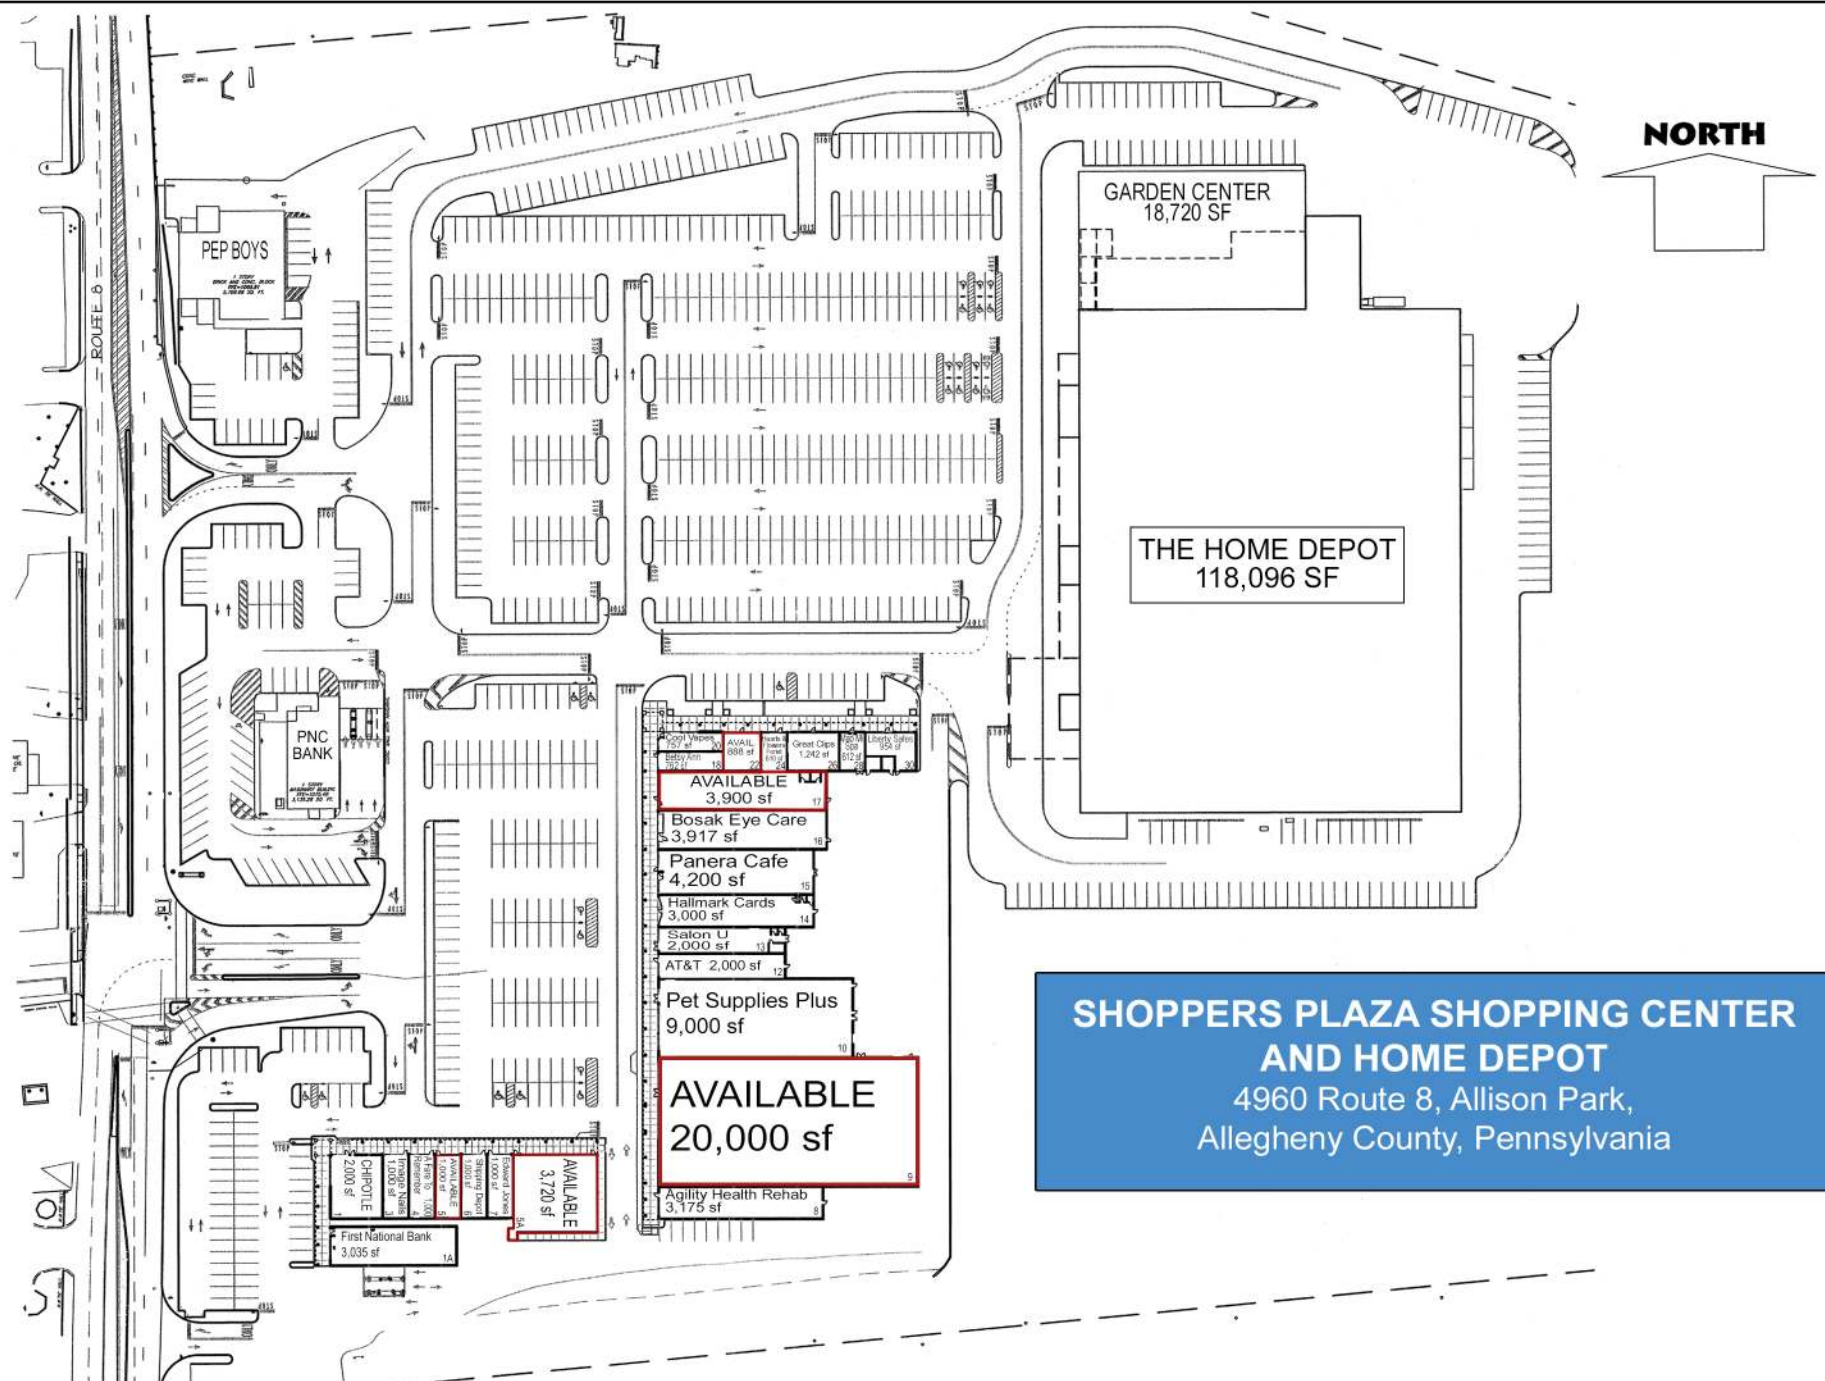

NORTH

**SHOPPERS PLAZA SHOPPING CENTER
AND HOME DEPOT**
4960 Route 8, Allison Park,
Allegheny County, Pennsylvania