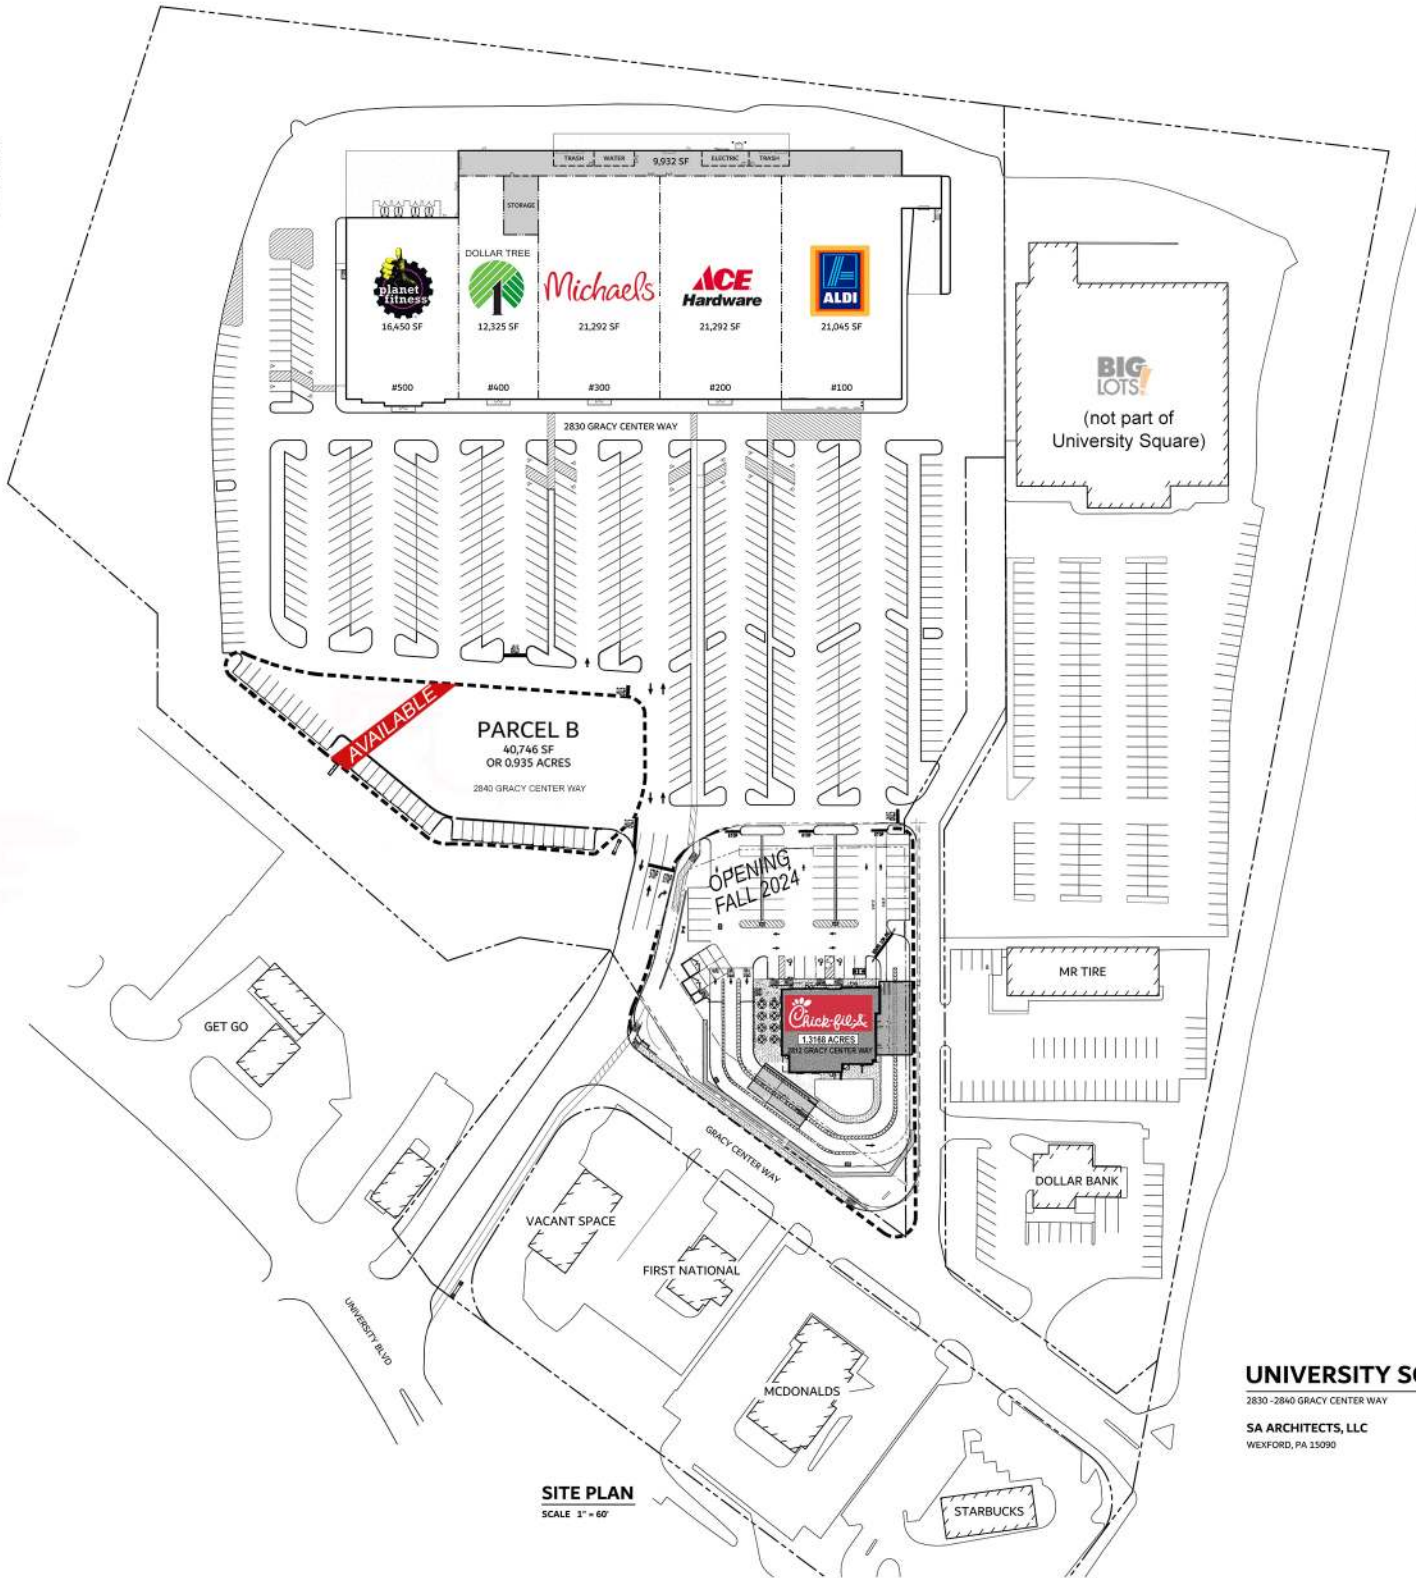

(not part of University Square)

union
Real Estate

UNION REAL ESTATE
One Oxford Centre
301 Grant St. Suite 1250
Pittsburgh, PA 15219
Phone: 412-288-7800
Fax: 412-288-7813
www.unionrealestate.com

UNIVERSITY SQUARE SHOPPING CENTER

2830 - 2840 GRACY CENTER WAY MOON TOWNSHIP, PA 15108

SA ARCHITECTS, LLC
WEXFORD, PA 15090

SITE PLAN
SCALE 1" = 60'