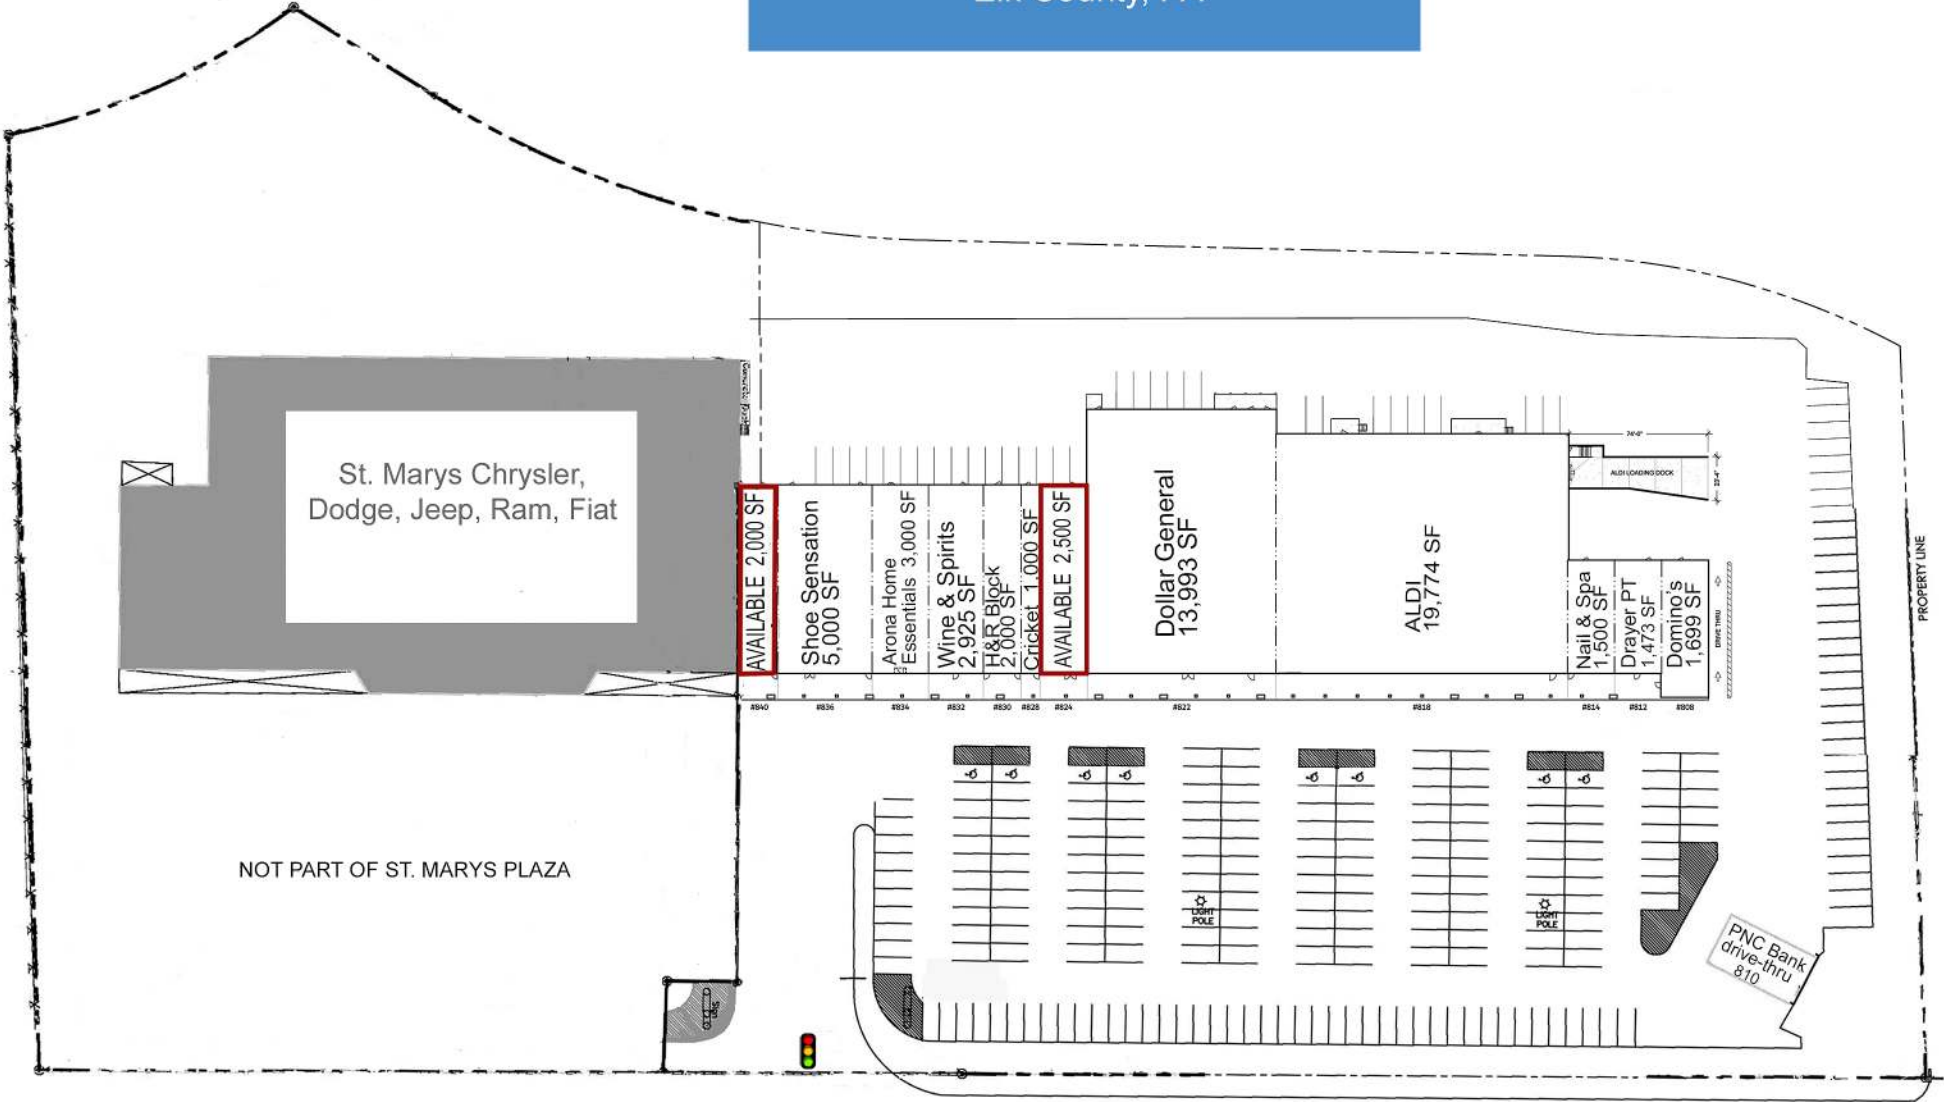

ST. MARYS PLAZA
 808-840 South St. Marys Street
 St. Marys, PA 15857
 Elk County, PA

SOUTH ST. MARYS STREET (ROUTE 255)