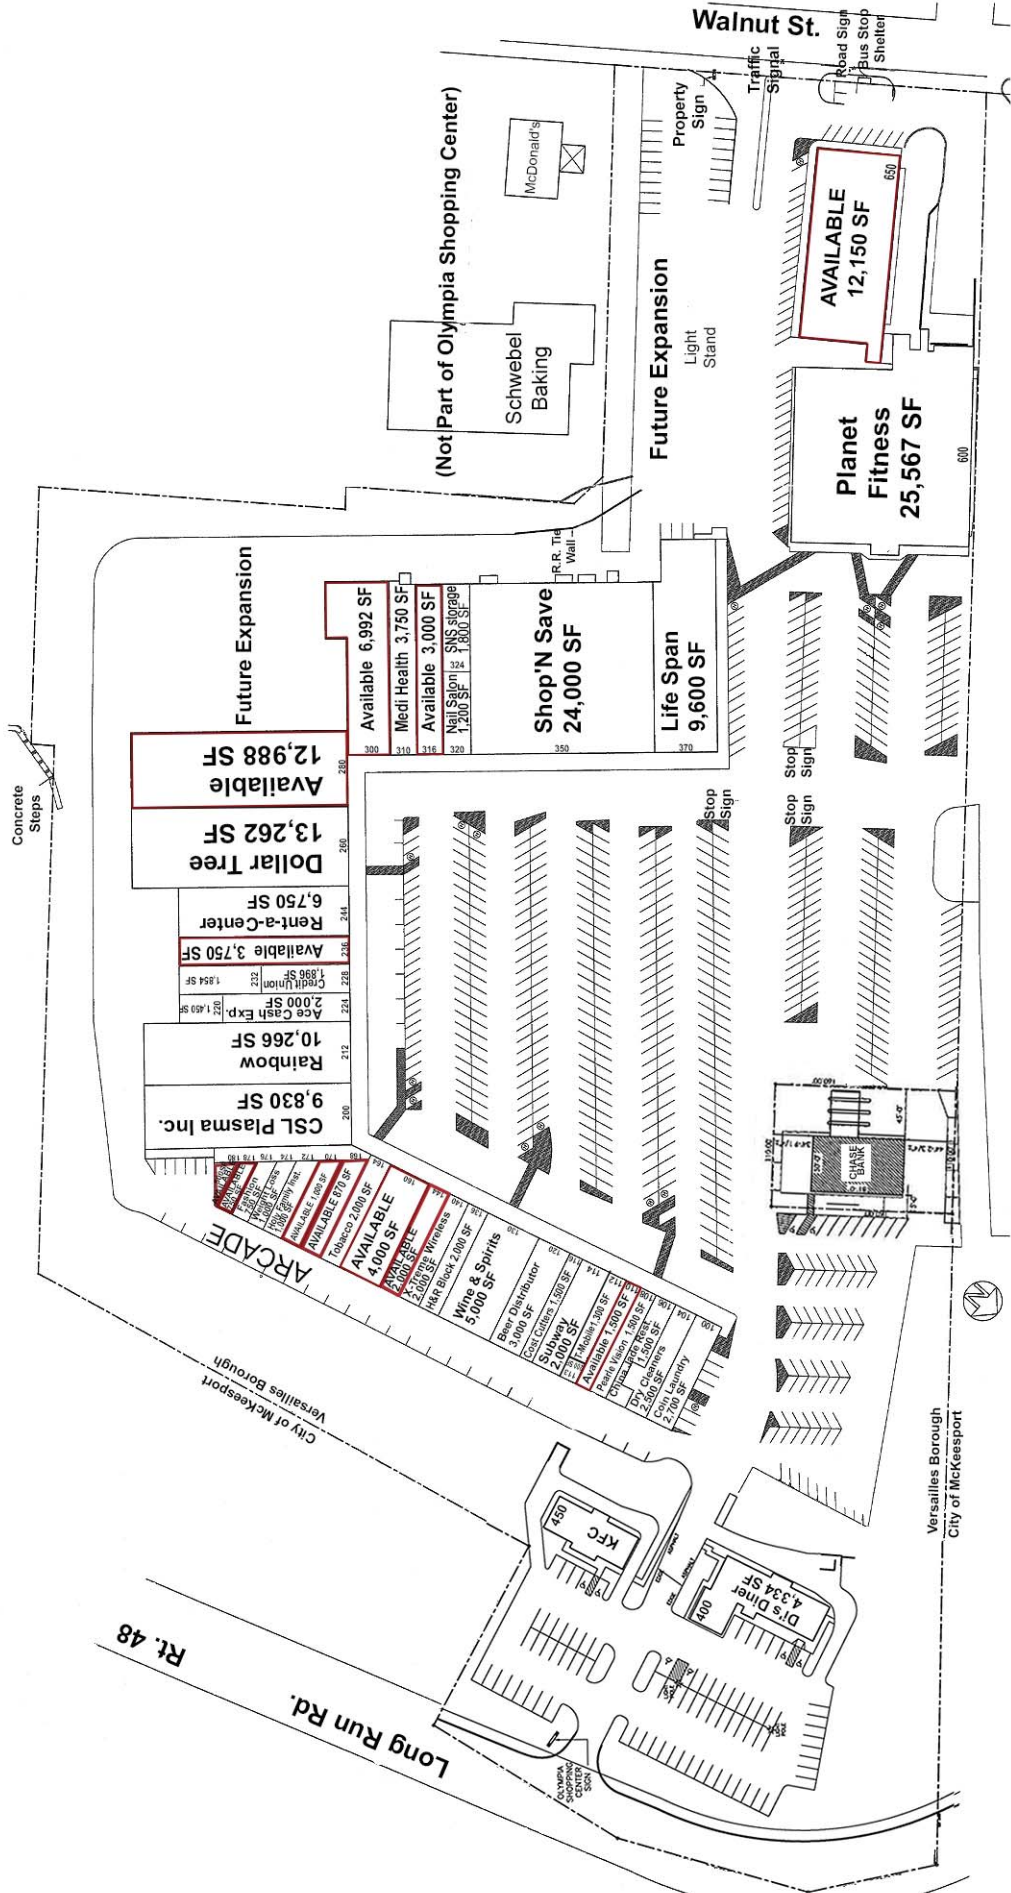

OLYMPIA SHOPPING CENTER
Walnut Street, Versailles Borough
Allegheny County, PA

412-288-7800 | www.unionrealestate.com