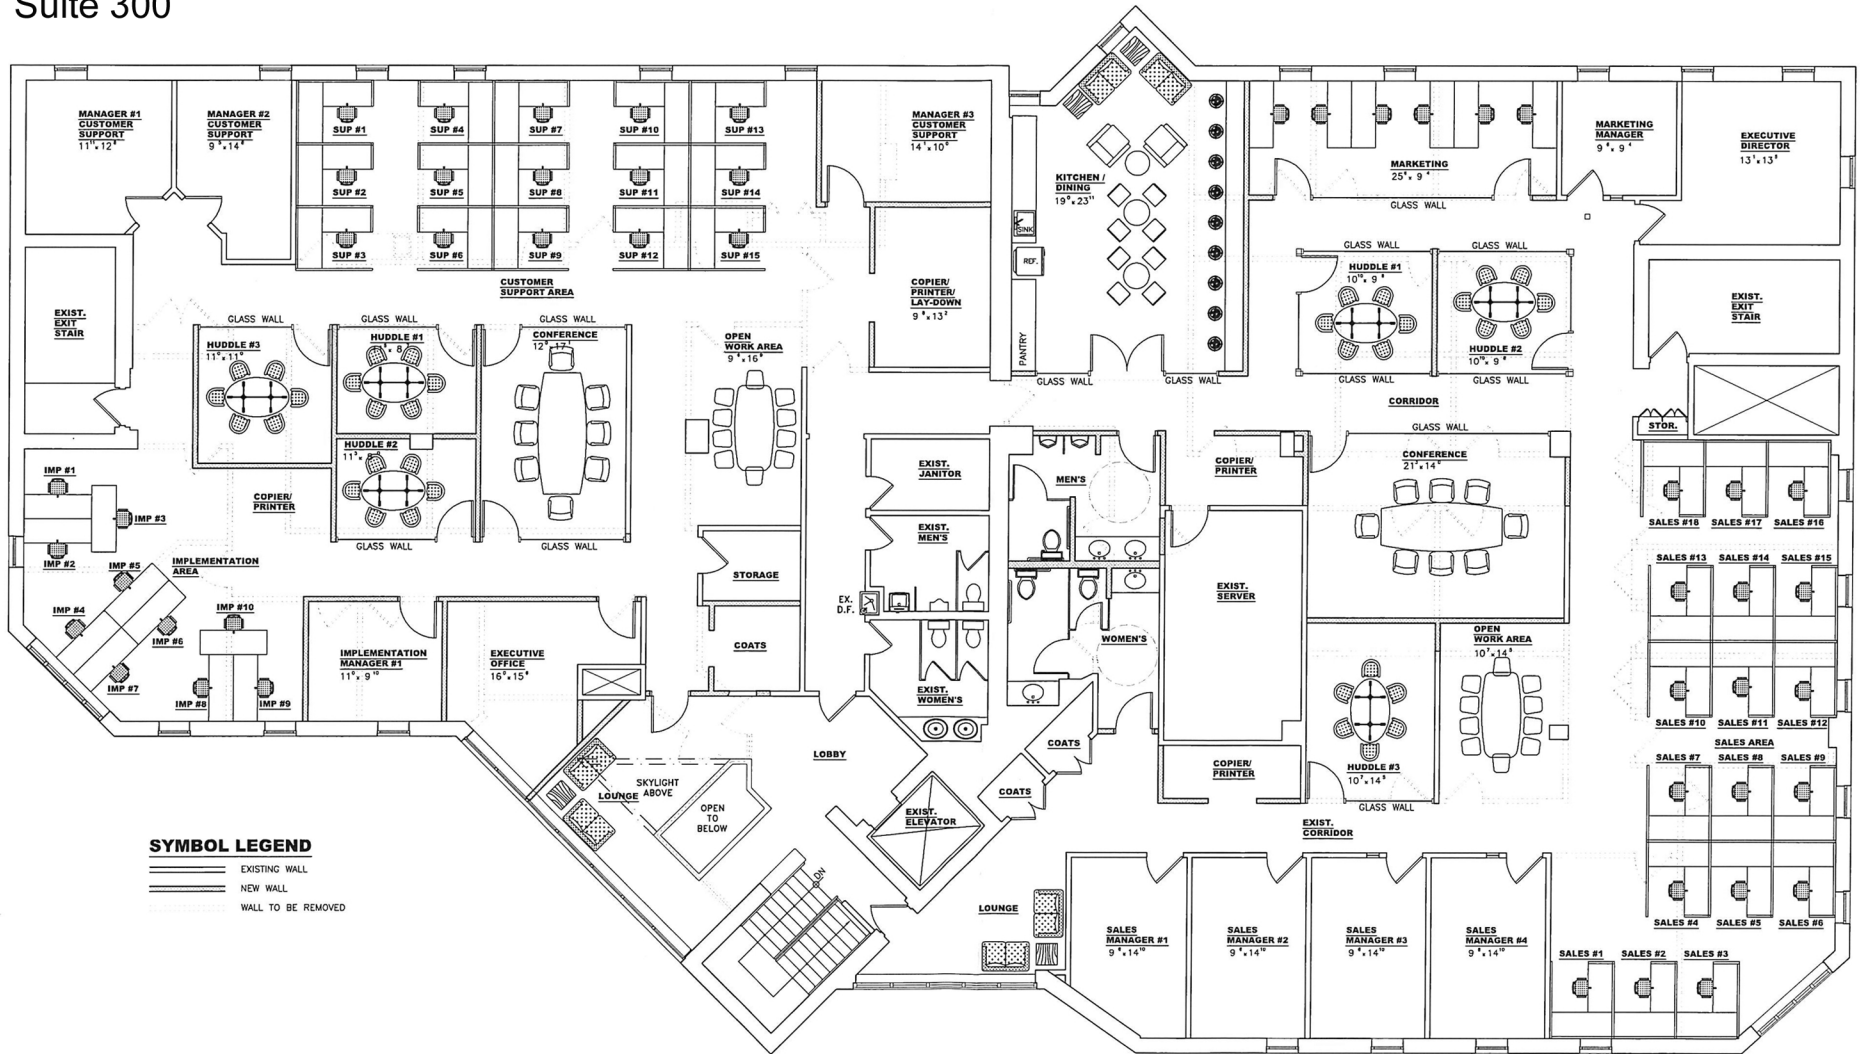

AVAILABLE 11,159 SF (full floor)

Suite 300

THIRD FLOOR
WEXFORD TOWN CENTRE