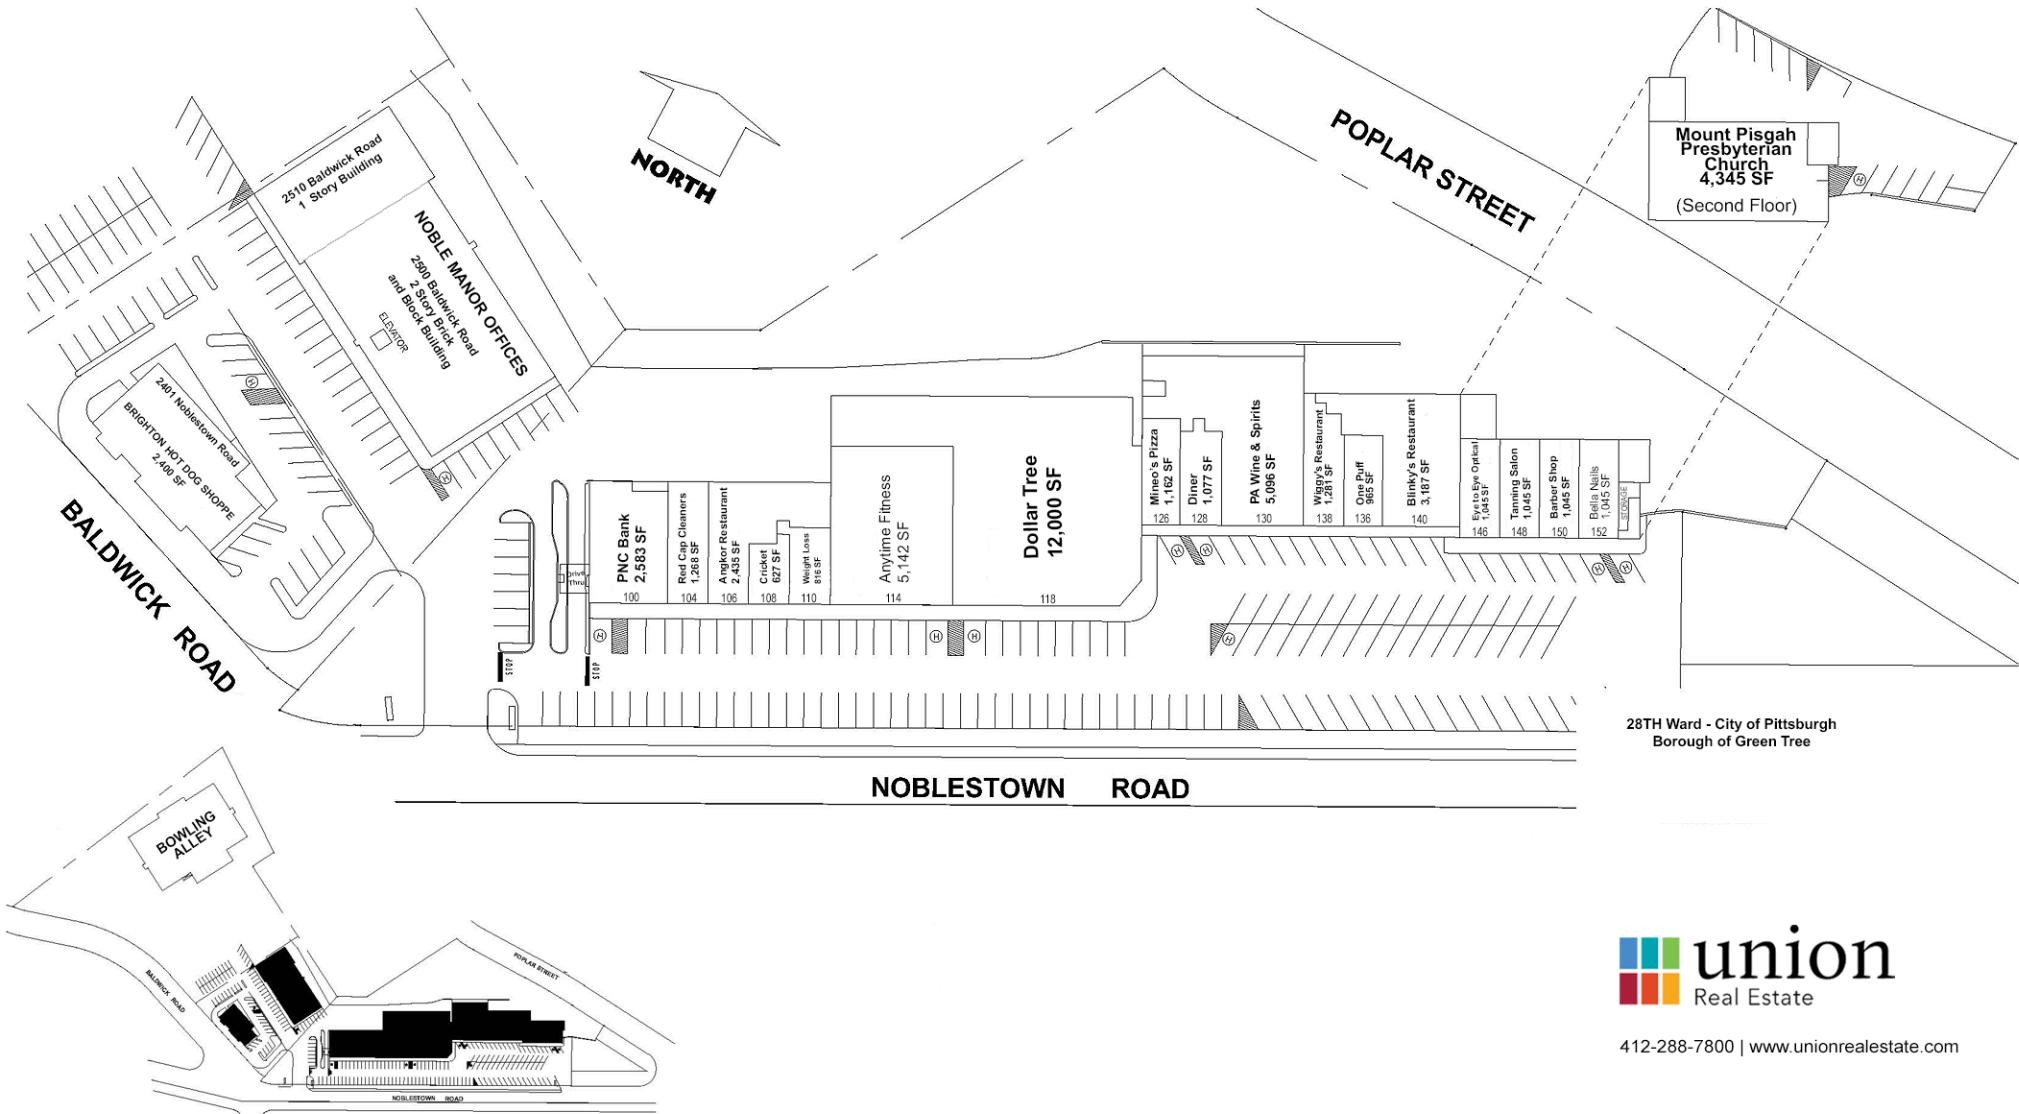

NOBLE MANOR SHOPPING CENTER

2350 Noblestown Road, Pittsburgh

AND BALDWICK OFFICE BUILDING

2500 Baldwrick Road, Pittsburgh
Allegheny County, PA

28TH Ward - City of Pittsburgh
Borough of Green Tree

412-288-7800 | www.unionrealestate.com