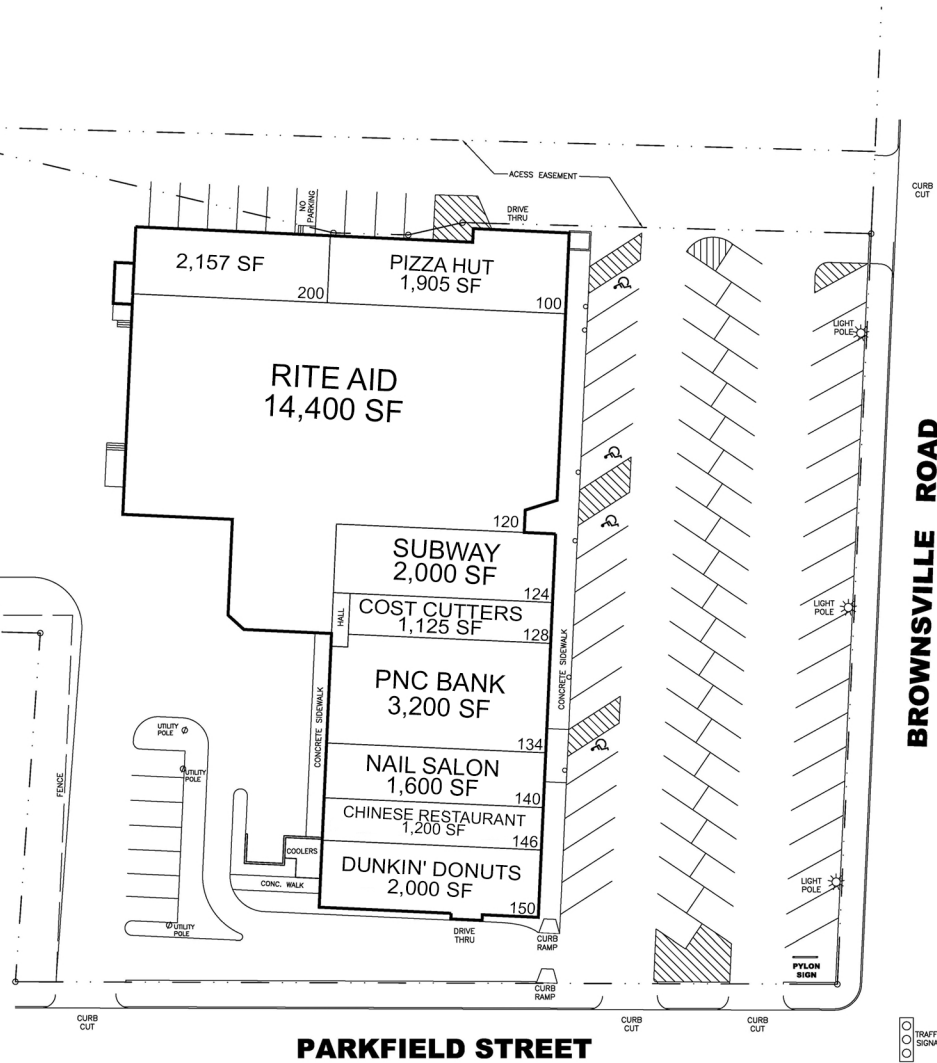

CARRICK SHOPPING CENTER

2134 Brownsville Road, Pittsburgh
Allegheny County, PA

CARRICK SHOPPING CENTER
2134 Brownsville Road, Pittsburgh
Allegheny County, PA

412-288-7800 | www.unionrealestate.com